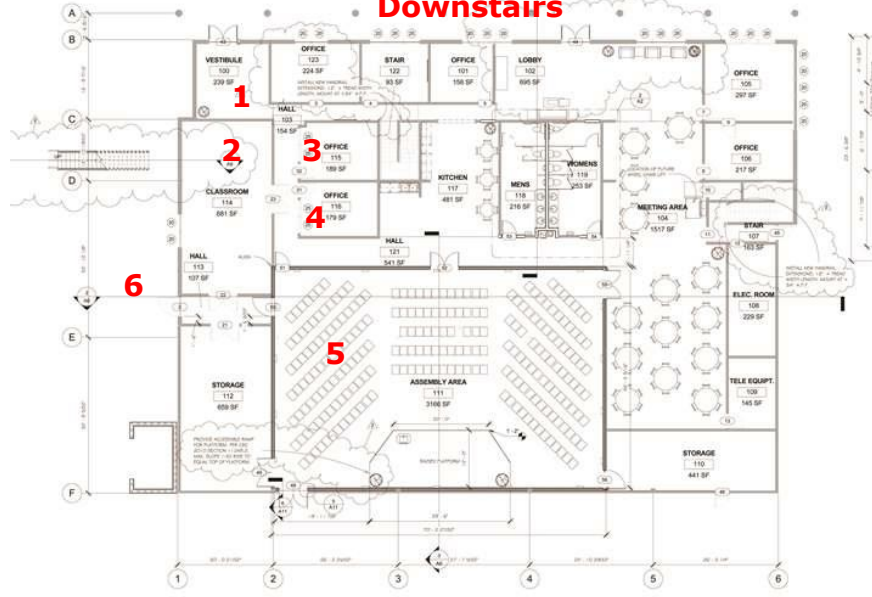

River City Baptist
 4620 Northgate Blvd #110
 Classroom Locations

The Crossing Church
Downstairs

Upstairs

Key

- 1. Entry Area**
- 2. Preschool Room**
- 3. Nursery 1**
- 4. Nursery 2**
- 5. Sanctuary**
- 6. Dock/Tent**
- 7. Youth Wing**
- 8. Children's Wing**

The Crossing Church								
1227 N Market Blvd								
	Youth Wing (7)	Children's Wing (8)	Preschool (2)	Sanctuary (5)	Nursery (3)	Nursery (4)	Entry (1)	Circus Tent (6)
9 am :30	Mock Trial	Literature-Based Geography	Lego STEM	Art Lab Color Theory	Music 1	Private Tutor 1		PE - Tent @ The
10 am :30	STEM Matter	STEM Speedometry	STEM Forensic Sci	Art Lab Zentangle	Lesson 2	Private Tutor 2		PE - Tent @ The
11 am :30	Math/ Logic	Science Lab Mammals	Spanish 3 rd -5 th	Sewing	Music 3	Private Tutor 3		PE - Tent Ceramics -
12 pm :30					Lesson 4			
1 pm :30	IEW A Year 1	Engaging English	IEW A Year 2	Art 6th+	Music 5	Private Tutor 4		Ceramics & STEAM
2 pm :30	Mock Election	Music	Basic Math 5 th +	3rd-5th Art	Lesson 6	Private Tutor 5		Ceramics
3 pm :30	Chess Club Intermediate	Chess Club Beginner	Art: Flat to Fantastic	Musical Theater Wrkshp	Lesson 7			Crochet & Teen Club
					Lesson 8			
					Lesson 9			
					Lesson 10			
					Lesson 11			

Cornerstone Bible Church						IronMile PE
1101 National Dr. Suite C						Fri: 3610 N Freewy Suite 105
	Room 1	Room 2	Room 3	Room 4	Nurseries	
9 am :30	Middle School Chemistry #1	IEW C Year 2	ASL 1	IEW C Year 1	Lesson 1	PE - Tent @ The Crossing
10 am :30	Middle School Chemistry #2	A-G Chemistry Lab	Algebra 1	IEW B Year 2	Lesson 2	PE - Tent @ The Crossing
11 am :30	Ecopolis (Economics)				Lesson 3	PE - Tent @ The Crossing
12 pm :30		A-G Biology Lab Lab	Pre-Algebra	Entrepreneurship	Lesson 4	PE - Tent @ The Crossing
1 pm :30	Debate		Algebra 2	Choir	Lesson 5	
2 pm :30	IEW B Year 1	Spanish I	Coding Game Jam	Photography	Lesson 6	
					Lesson 7	
					Lesson 8	
					Lesson 9	
					Lesson 10	
					Lesson 11	PE TK-2nd River City Baptist