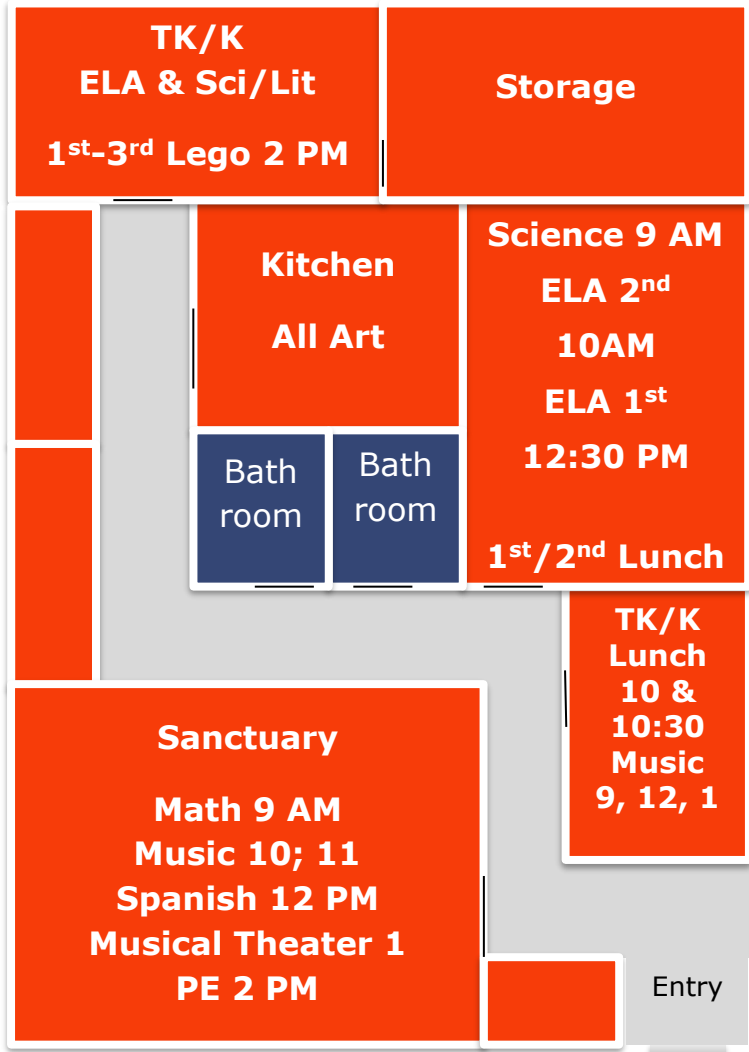

River City Baptist
 4620 Northgate Blvd #110
 Classroom Locations

The Crossing Church
Downstairs

Upstairs

Key

- 1. Entry Area**
- 2. Preschool Room**
- 3. Nursery 1**
- 4. Nursery 2**
- 5. Sanctuary**
- 6. Dock/Tent**
- 7. Youth Wing**
- 8. Children's Wing**

The Crossing Church								
1227 N Market Blvd								
	Youth Wing (7)	Children's Wing (8)	Preschool (2)	Sanctuary (5)	Nursery (3)	Nursery (4)	Entry (1)	Circus Tent (6)
9 am :30	Mock Trial	Literature-Based Geography	Lego STEM	Art Lab Color Theory	Music 1	Private Tutor 1		PE - Tent @ The
10 am :30	STEM Matter	STEM Speedometry	STEM Forensic Sci	Art Lab Zentangle	Lesson 2	Private Tutor 2		PE - Tent @ The
11 am :30	Math/ Logic	Science Lab Mammals	Spanish 3 rd -5 th	Sewing	Music 3	Private Tutor 3		PE - Tent Ceramics -
12 pm :30					Lesson 4			
1 pm :30	IEW A Year 1	Engaging English	IEW A Year 2	Art 6th+	Music 5	Private Tutor 4		Ceramics & STEAM
2 pm :30	Mock Election	Music	Basic Math 5 th +	3rd-5th Art	Lesson 6	Private Tutor 5		Ceramics
3 pm :30	Chess Club Intermediate	Chess Club Beginner	Art: Flat to Fantastic	Musical Theater Wrkshp	Lesson 7			Crochet & Teen Club
					Lesson 8			
					Lesson 9			
					Lesson 10			
					Lesson 11			

Cornerstone Bible Church						IronMile PE
1101 National Dr. Suite C						Fri: 3610 N Freewy Suite 105
	Room 1	Room 2	Room 3	Room 4	Nurseries	
9 am :30	Middle School Chemistry #1	IEW C Year 2	ASL 1	IEW C Year 1	Lesson 1	PE - Tent @ The Crossing
10 am :30	Middle School Chemistry #2	A-G Chemistry Lab	Algebra 1	IEW B Year 2	Lesson 2	PE - Tent @ The Crossing
11 am :30	Ecopolis (Economics)				Lesson 3	PE - Tent @ The Crossing
12 pm :30		A-G Biology Lab Lab	Pre-Algebra	Entrepreneurship	Lesson 4	PE - Tent @ The Crossing
1 pm :30	Debate		Algebra 2	Choir	Lesson 5	
2 pm :30	IEW B Year 1	Spanish I	Coding Game Jam	Photography	Lesson 6	
					Lesson 7	
					Lesson 8	
					Lesson 9	
					Lesson 10	
					Lesson 11	PE TK-2nd River City Baptist