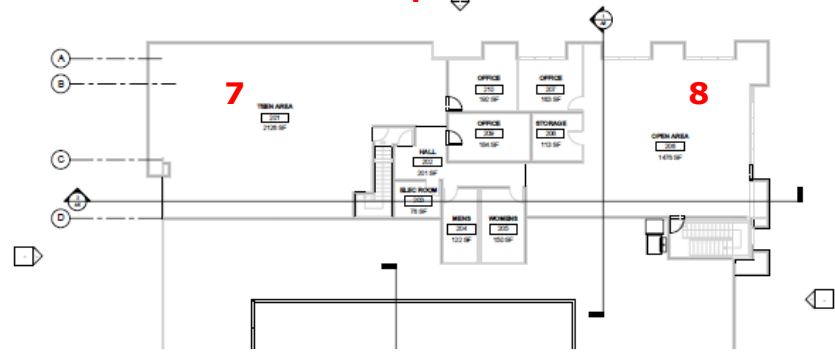

River City Baptist
 4620 Northgate Blvd #110
 Classroom Locations

The Crossing Church
Downstairs

Upstairs

Key

- 1. Entry Area**
- 2. Preschool Room**
- 3. Nursery 1**
- 4. Nursery 2**
- 5. Sanctuary**
- 6. Dock/Tent**
- 7. Youth Wing**
- 8. Children's Wing**